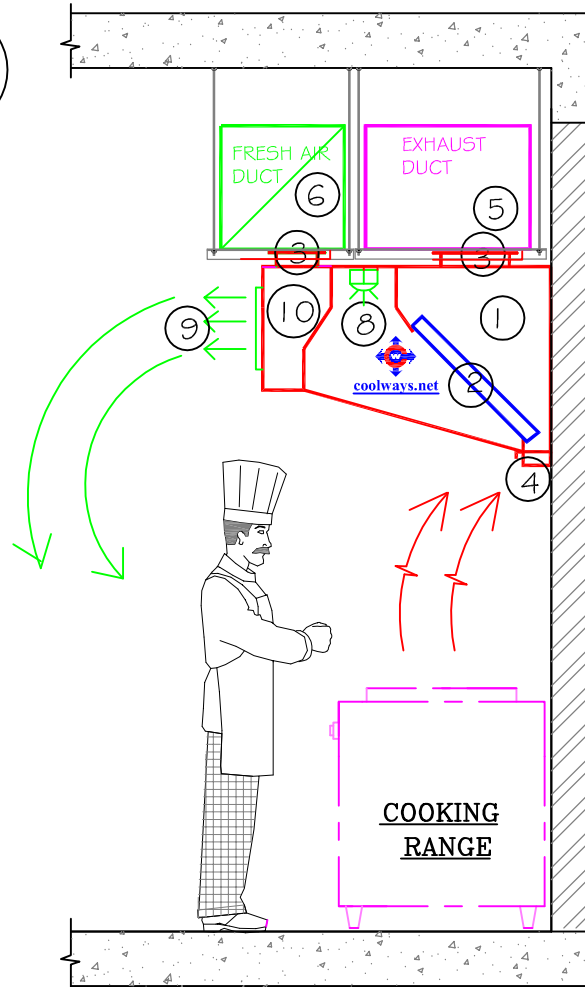

### EXHAUST KITCHEN HOOD WITH MAKEUP/AIR

Where depth is more than 42" to 48" with side Tapered and Exh. Duct above the Hood and the height is available 9.6" to 10' below beams

- 1) SS 304 KITCHEN EXHAUST HOODS
- 2) BAFFLE TYPE SS FILTERS
- 3) G.I. DAMPERS
- 4) OIL / GREASE DRAIN CUP
- 5) EXHAUST DUCTS
- 6) FRESH AIR DUCTS
- 7) FRESH AIR GRILL WITH DAMPER
- 8) BULCAT LIGHT (BY OTHERS)
- 9) PERFORATED SHEET
- 10) FRESH AIR PLENUM
- 11) EXHAUST FAN
- 12) COWEL WITH BIRD SCREEN